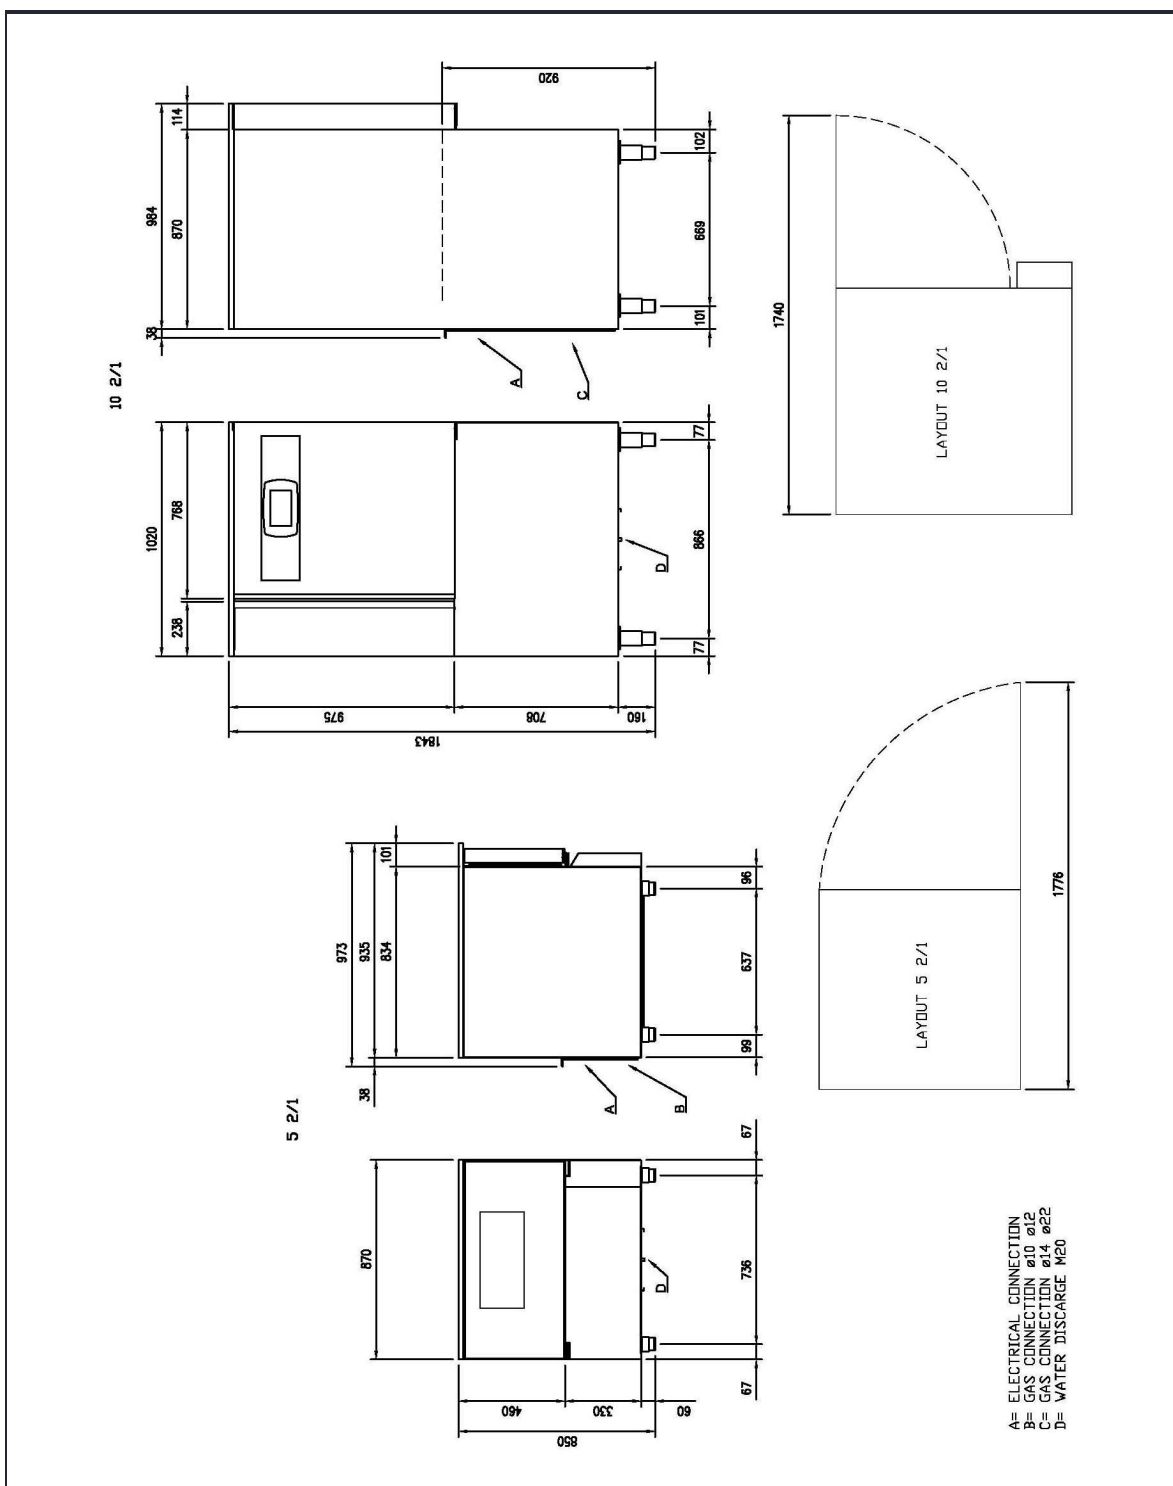

Technical data sheet

Product features

Multifunctional kitchen appliance INFINITY 10x GN 2/1, left door

Model	SAP Code	00014384
--------------	-----------------	----------

SAP Code	00014384	Net Weight [kg]	179.00
Net Width [mm]	790	Power electric [kW]	2.390
Net Depth [mm]	839	Loading	400 V / 3N - 50 Hz
Net Height [mm]	1650		

Technical data sheet

Technical drawing

Multifunctional kitchen appliance INFINITY 10x GN 2/1, left door

Model

SAP Code

00014384

Technical data sheet

Technical parameters

Multifunctional kitchen appliance INFINITY 10x GN 2/1, left door

Model

SAP Code

00014384

1. SAP Code:

00014384

7. Gross depth [mm]:

860

2. Net Width [mm]:

790

8. Gross Height [mm]:

1780

3. Net Depth [mm]:

839

9. Gross Weight [kg]:

189.70